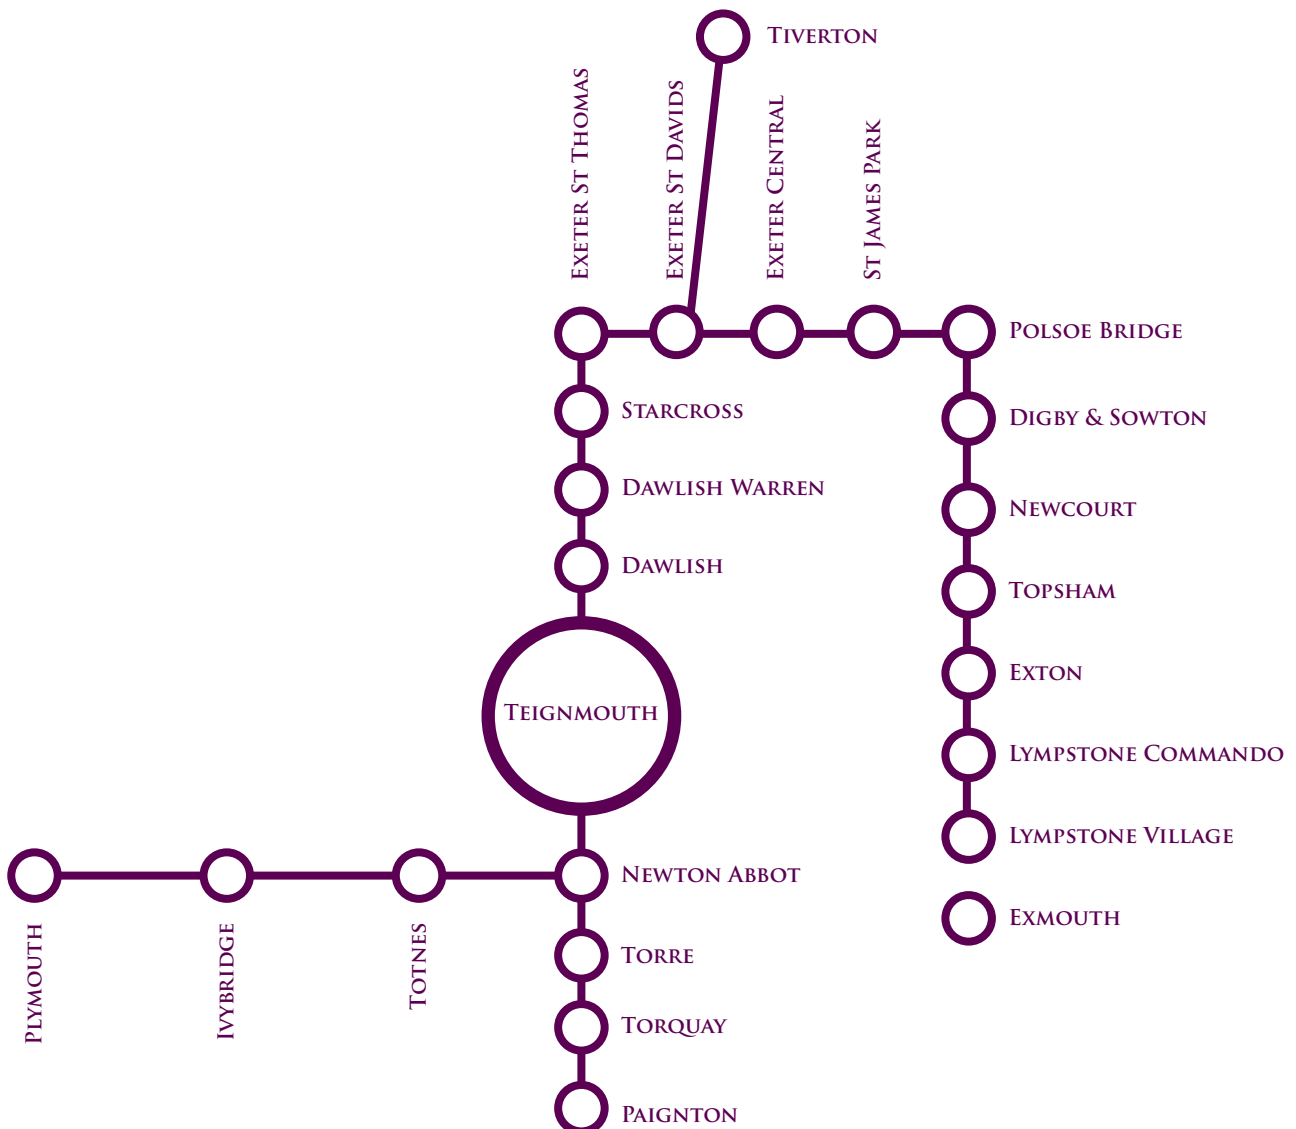

# TRANSPORT LINKS

Trinity School offers excellent transport links for pupils. These are the current bus routes available:

- **Exeter** (The Square, Glasshouse Lane, off Topsham Road) - **Exminster** (Stowey Arms) - **Exminster** (Royal Oak) - **Kenton** (Triangle) - **Starcross** (Railway Station) - **Dawlish** (Shutterton Industrial Estate) - **Dawlish** (Viaduct) - **Trinity School**
- **Paignton** (Sacred Heart Church -opposite Paignton Fire Station) - Belgrave Road, Grey Cars - Torquay Station - The Strand, outside Debenhams - St Matthias Church - Furrroughs Cross - Moor Lane Junction - **Maidencombe** - **Shaldon** (Force 8) - County Garage - **Trinity School**

## TRAIN LINKS

Trinity is well connected on the main line with many direct trains on a variety of different routes. We operate a shuttle bus between Teignmouth station and the school every day at 8.20am and back at 5.05pm.